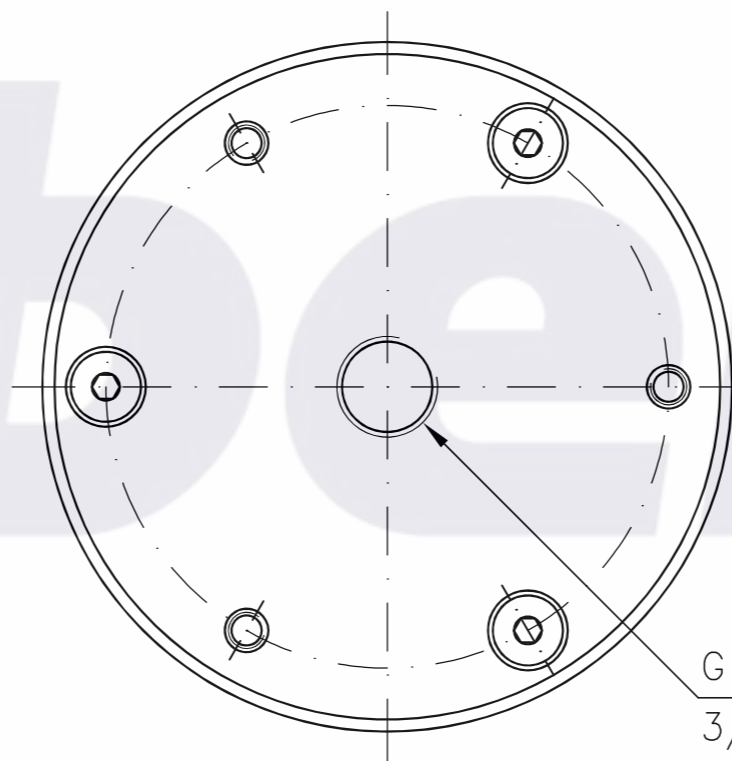

TOP VIEW

BOTTOM VIEW

G 3/8  
 3/8 BSP  
 AIR INLET